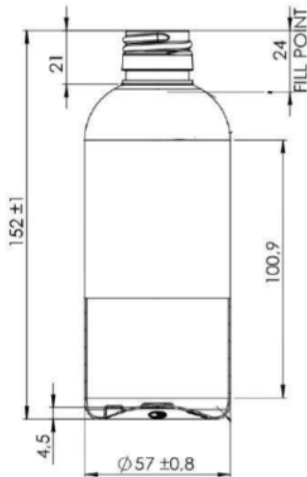

## Daily Tall 300

### General info

Item no. (SKU):	
Family / Range:	<b>MISC</b>
Capacity:	<b>300ml</b>
Neck:	<b>28 ROPP</b>
Weight:	<b>21</b>
Shape:	<b>Round</b>
Material:	<b>PET</b>
Colour:	<b>All Colours Available</b>
Print Areas:	<b>N/A</b>
Country of Origin:	<b>Lithuania</b>

#### Packed in Boxes

Box Dimensions (mm):	<b>594 x 394 x 448</b>
Quantity per box (pcs):	
Boxes per pallet (pcs):	
Quantity per pallet (pcs):	
Net weight (kg):	
Gross weight (kg):	
Pallet height (mm):	<b>2400</b>

#### Packed in PE bags on trays (Full pallet)

Tray dimensions (mm):	<b>1200 x 800 x 50</b>
Quantity per tray (pcs):	<b>286</b>
Quantity per PE bag (pcs):	<b>143</b>
PE bags per tray (pcs):	<b>2</b>
Trays per pallet (pcs):	<b>15</b>
Quantity per pallet (pcs):	<b>4290</b>
Net weight (kg):	<b>90</b>
Gross weight (kg):	<b>115</b>
Pallet height (mm):	<b>2400</b>